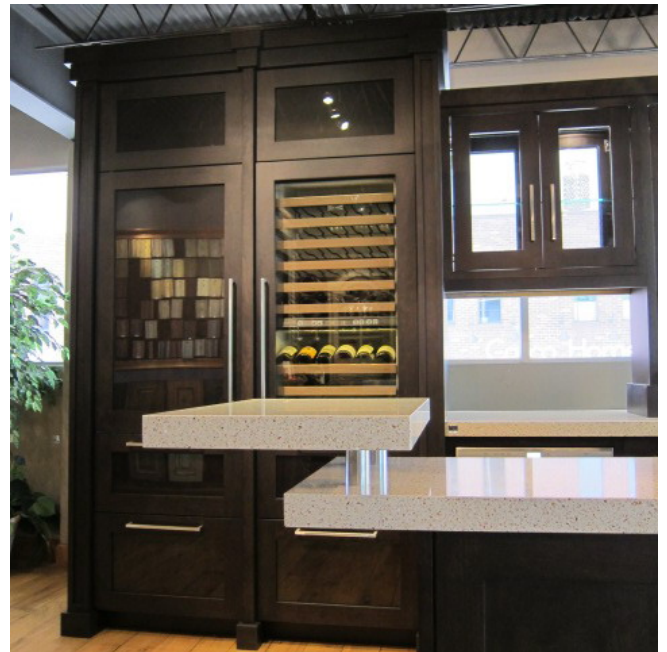

FOR SALE

INTUITIVE KITCHEN DISPLAY (UNUSED)

INCLUDES ALL:

Cherry Cabinetry with bronze glass, lighting, Hardware, Zodiac Countertops, Kohler sink & Faucet
Subzero 700 TCI; SUBZERO 427 wine with refrigerator drawers; Wolf Microwave